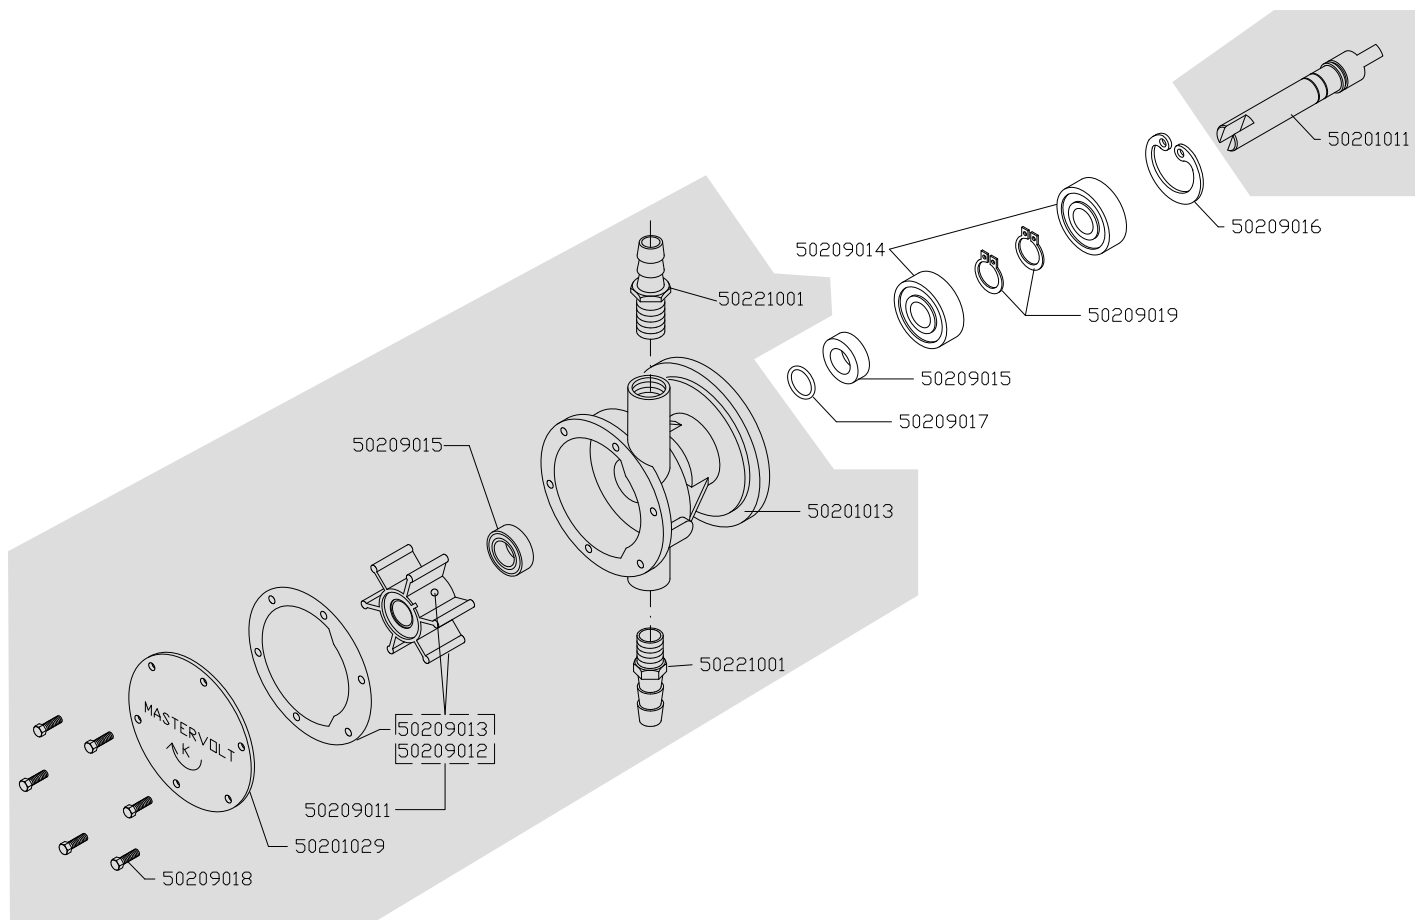

Repair kit B cooling water pump type K

Part nr. 50209010

Refer to the user's manual of the Whisper generator set for maintenance instructions!

CONTENTS OF THE DELIVERY

pos	qty	article no	description
1	2	50209014	Bearing imp. pump 12x28x8 mm (6001-2RS)
2	2	50209015	Seal impeller pump WA+RVS 12x22x7
3	1	50209016	Clip impeller pump large DIN472-28 type J
4	1	50209017	O-ring impeller pump NBR 70 12x2,5mm
5	2	50209019	Clip impeller pump small DIN471-11 type A
TOTAL		50201251	REPAIR KIT A COOLING WATER PUMP TYPE K