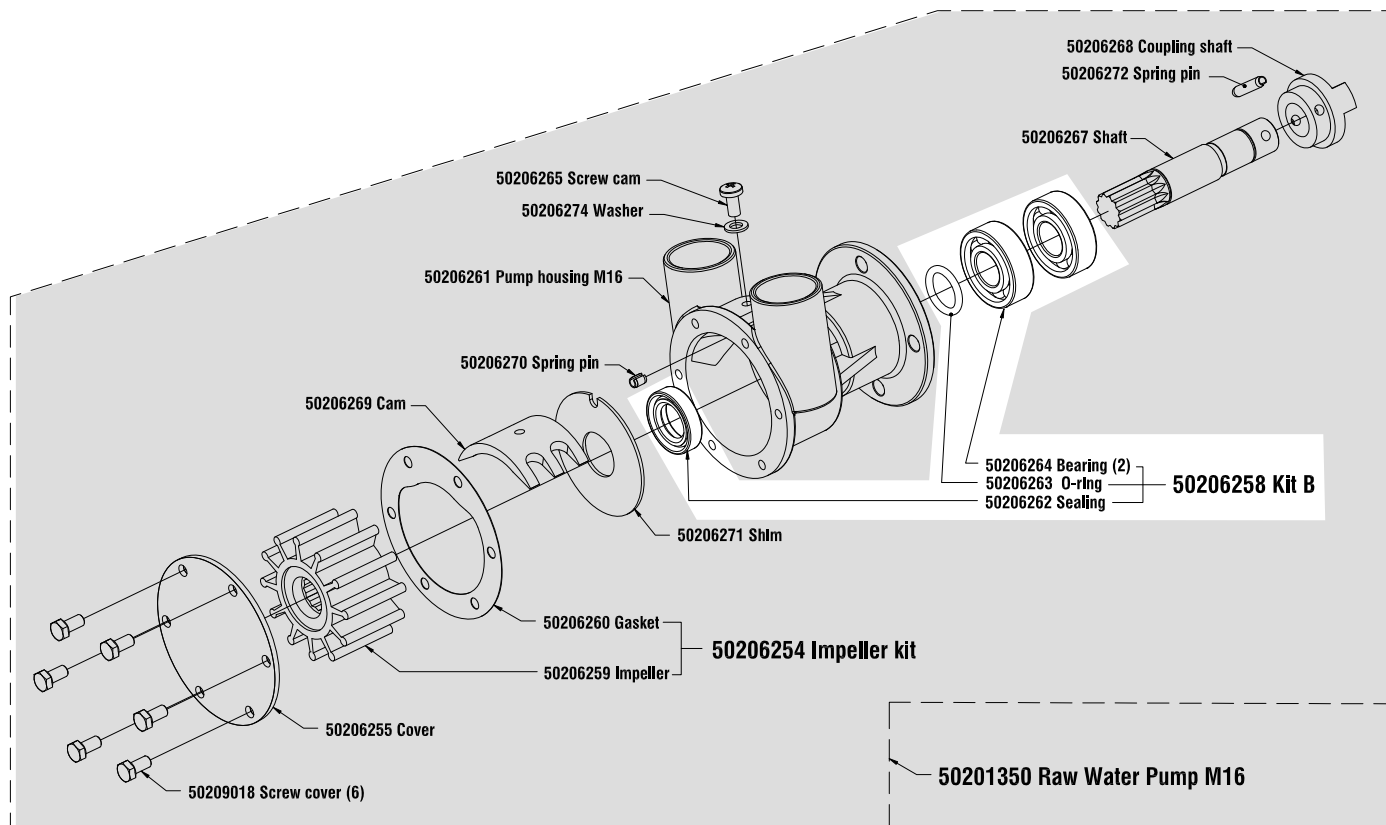

Repair kit B cooling water pump type M16

Part nr. 50206258

Refer to the user's manual of the Whisper generator set for maintenance instructions!

CONTENTS OF THE DELIVERY

pos	qty	article no	description
1	2	50206264	Bearing raw water pump M16
2	1	50206263	O-ring raw water pump M16
3	1	50206262	Seal raw water pump M16