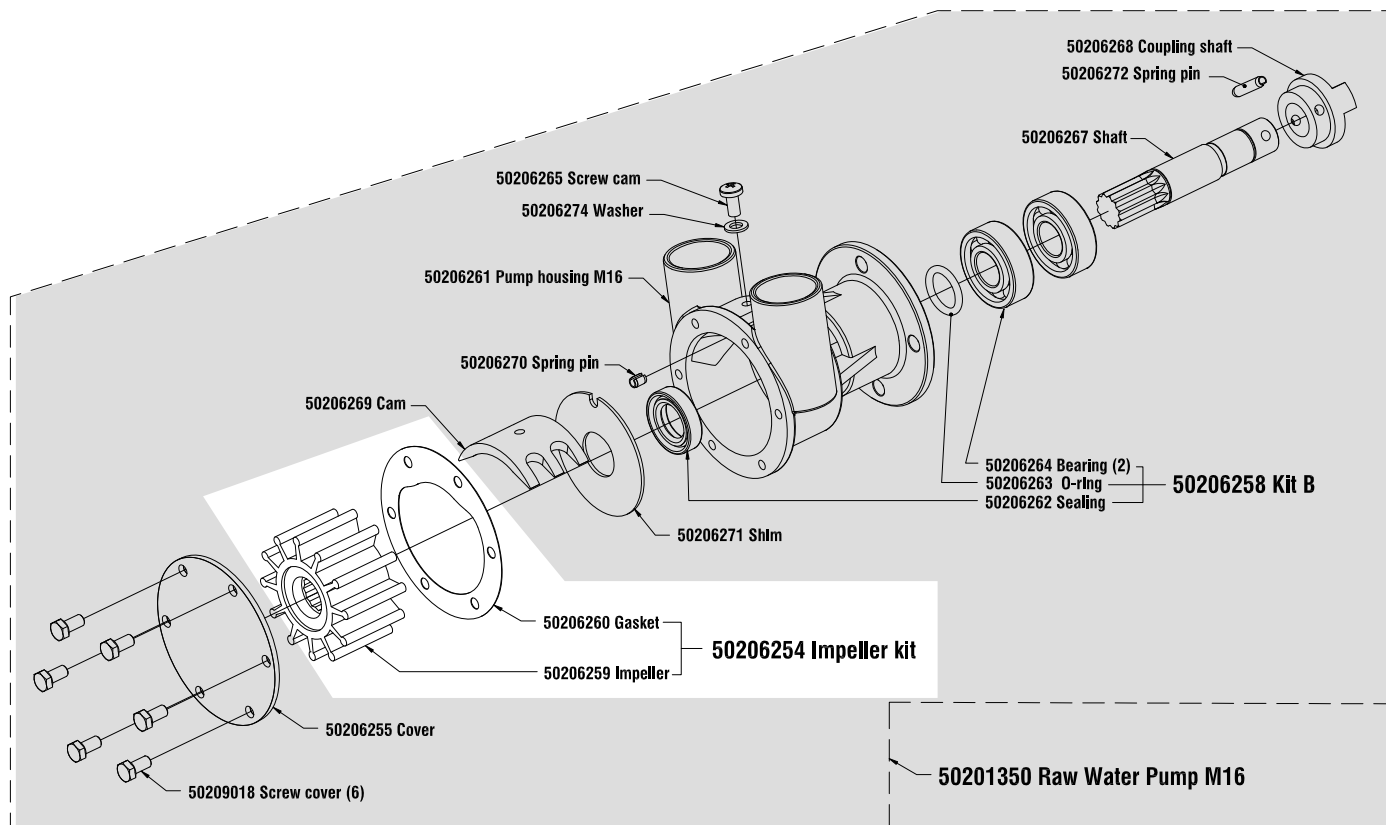

## Repair kit impeller pump type M16

Part nr. 50206254

Refer to the user's manual of the Whisper generator set for maintenance instructions!

### CONTENTS OF THE DELIVERY

pos	qty	article no	description
1	1	50209012	Gasket impeller waterpump
2	1	50206259	Impeller raw water pump M16